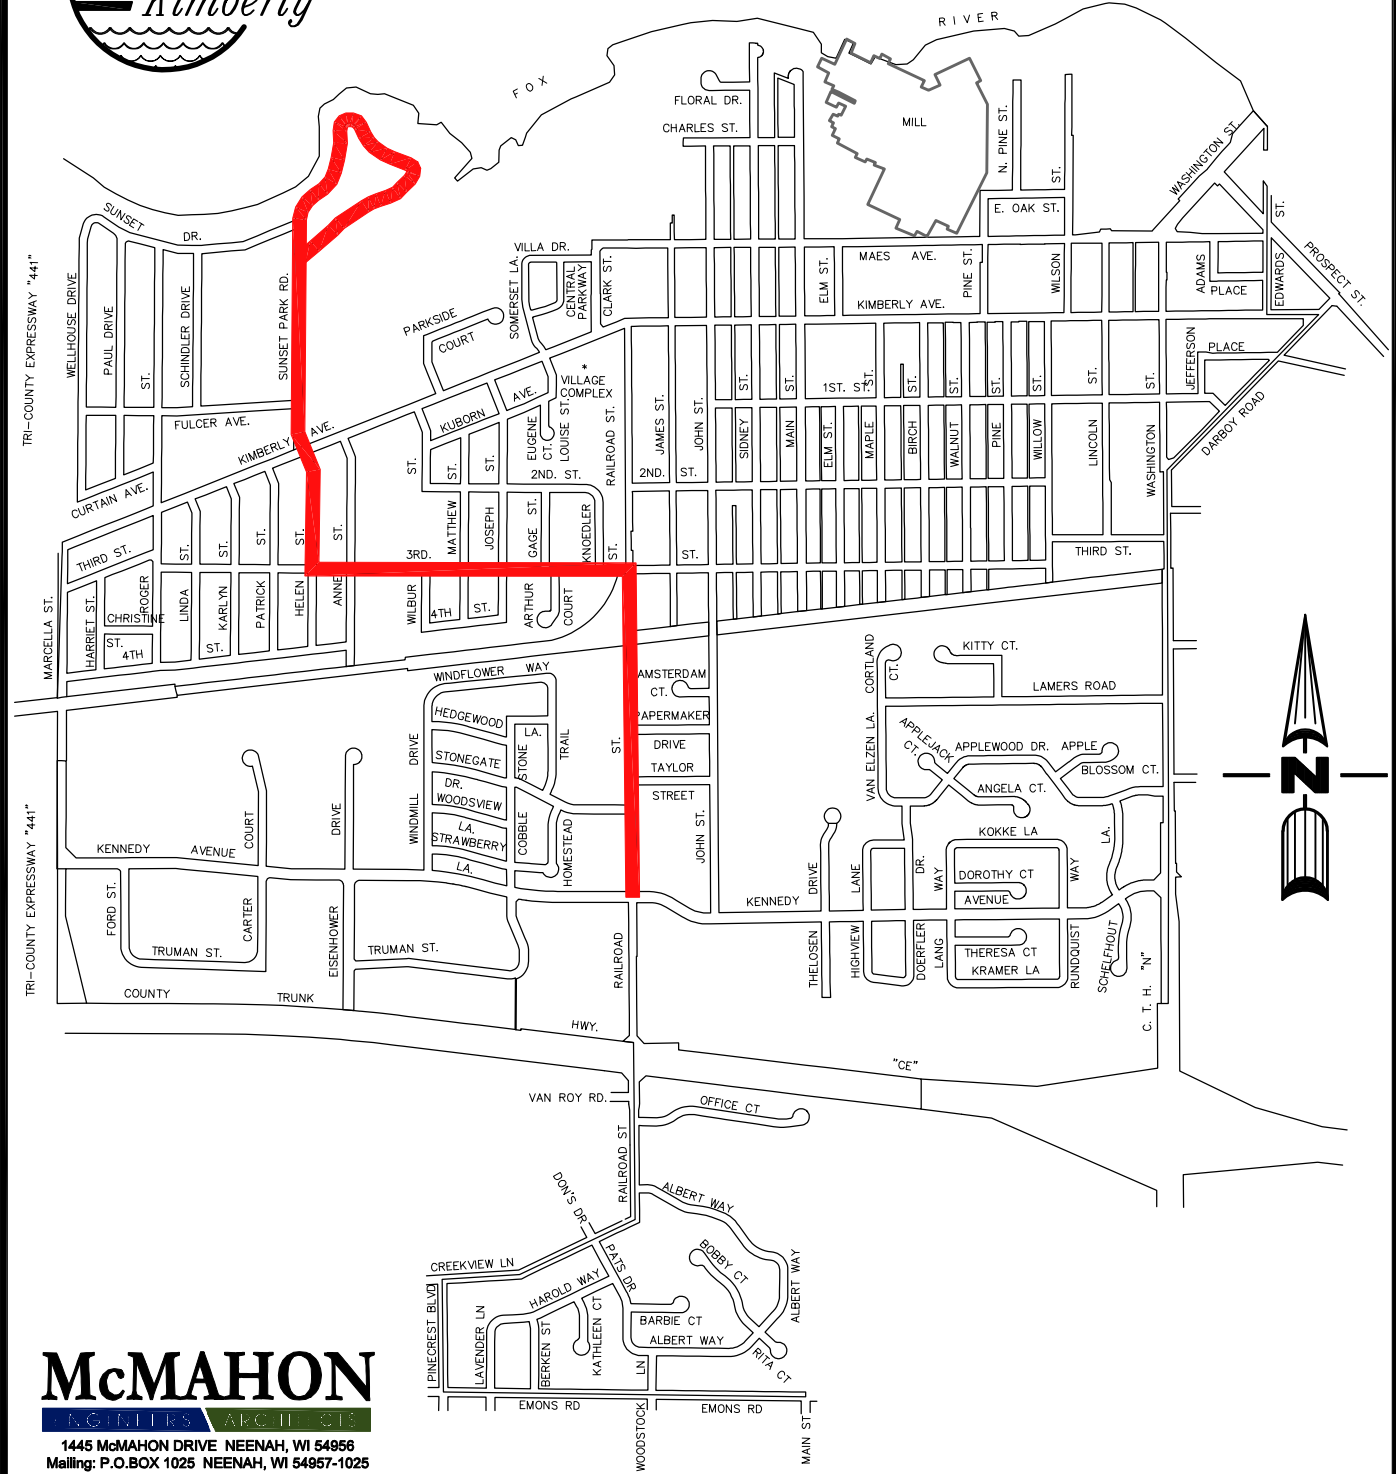

VILLAGE OF KIMBERLY WISCONSIN

McMAHON
ENGINEERS ARCHITECTS

1445 McMAHON DRIVE NEENAH, WI 54956
Mailing: P.O. BOX 1025 NEENAH, WI 54957-1025
Tel: (920) 751-4200 Fax: (920) 751-4284
www.mcmgrp.com